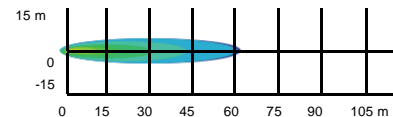

3.5" (9 cm) LED Driving Lights (2 x 14 W)

Traxter, Traxter MAX

715003666

1215zł

- 14 W LED lights producing 1,260 lumens each.
- Spot lens for a narrow and long light beam spread, ideal when driving at higher speeds.
- Equipped with six high-power LEDs in a heavy-duty die-cast aluminum housing.

- Features two attachment points. If one attachment point fails due to a collision, rotate to the next channel point and remount the light.
- Sold in pairs.
- CE certified.