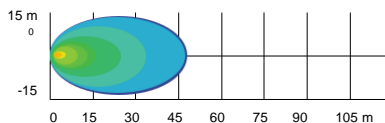

3.5" (9 cm) LED Flood Lights (2 x 14 W)

Traxter, Traxter MAX

715003665 **1215 zł**