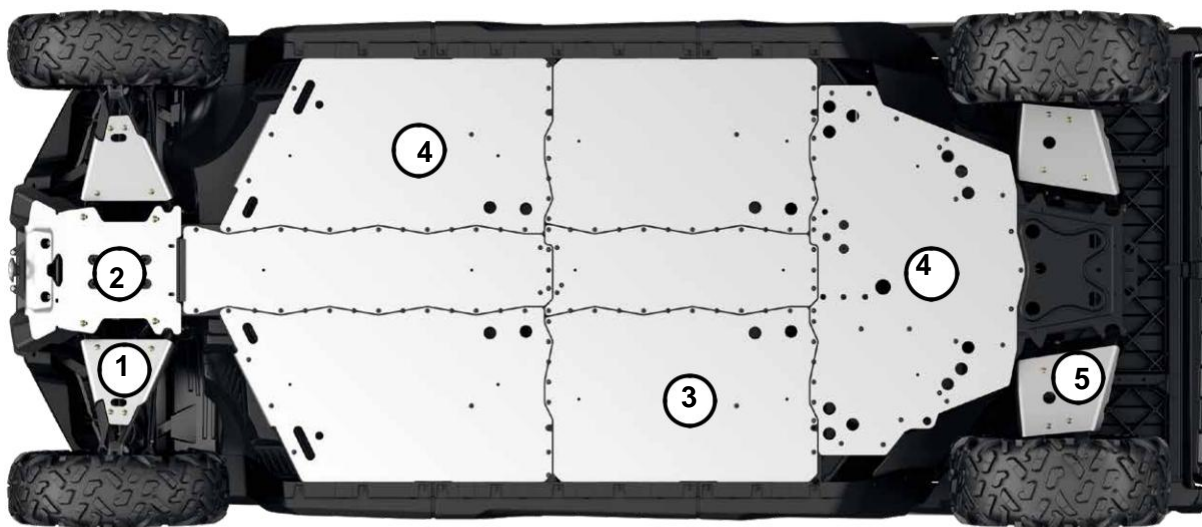

ALUMINUM SKID PLATES

For ultimate durability and strength, all our Aluminum Skid Plates are made with High Strength 5052 H32 Aluminum 3/16" (4.5 mm) thick.

- Ultimate durability
- High strength

TRAXTER, TRAXTER MAX

	2019 & prior		2020 & up		
Offer your Traxter the full protection kit or get parts individually	Base, DPS, XT, XT-P, XT Cab 2017 & prior & Hunting Edition	XT Cab 2018-2019, Lone Star Edition & X mr	62" Base, DPS (HD5 & HD8), DPS (HD10 T-cat 2020), XT (HD8), PRO T-cat 2020 (HD8, HD10), XU (HD7 T-cat)	64" PRO DPS, PRO XU, DPS (HD10 except T-cat 2020), XT (HD10), XT-P, XU (HD10 T-cat) 2021 & up, XU (HD9 T-cat)	67" XT Cab, Hunting Edition, Lone Star Edition, Limited, & X mr
Full Protection Kit					
Aluminum Skid Plate Protection Kit	715003711 938 zł (except MAX)	715006977 4605 zł (3-up)	715006694 938 zł (except MAX)	715006696 1152 zł (3-up & 6x6)	715006979 1152 zł (3-up 2020 to 2021 only)
	715003712 938 zł (MAX only)	715006978 4605 zł (MAX)	715006695 938 zł (MAX only)	715006697 1152 zł (MAX & PRO)	715006980 1152 zł (MAX 2020 to 2021 only)
Individual Aluminum Skid Plates					
1 Front A-Arm Protectors · Extra underside protection for your vehicle's steering mechanism and suspension (A-Arm). · Sold in pairs. · Not compatible with Apache Track Systems.	715008274	715006975	715008274	715008275	715008275 (2022 & up) 715006975 (2020 to 2021 only)
2 Front Skid Plate · Protects the front underside of your vehicle when riding in rough terrain conditions. · Adds style to the front of your vehicle.	715002447	715002447	715002447	715002447	715002447
3 Central Skid Plate Central Skid Plate Kit includes central and lateral skid plates. · Ultra-durable protection for the underside of your vehicle. · Makes work easy in more demanding terrain. · Must be used with Underbelly Skid Plate Kit.	715003467 (MAX only)	715003467 (MAX only)	715003467 (MAX only)	715003467 (MAX only)	715003467 (MAX only)
4 Underbelly Skid Plate Kit · Ultra-durable protection for the underside of your vehicle. · Makes work easy in more demanding terrain. · Kit includes central, lateral and rear skid plates.	715002446	715002446	715007982	715007982	715007982
5 Rear A-Arm Protectors · Extra underside protection for your vehicle's suspension (A-Arm). · Sold in pairs. · Not compatible with Apache Track Systems.	715002445	715006976	715002445	715004388	715004388 (2022 & up) 715006976 (2020 to 2021 only)