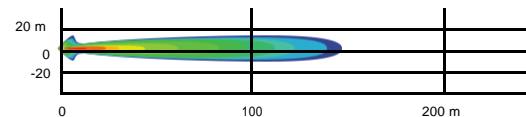

4" (10 cm) Round LED Lights (2 x 25 W)

Traxter, Traxter MAX

715002935

2143 zł

- 25 W LED spotlights.
- 1,800 lumens.
- Rugged and waterproof.
- Includes basic wiring and switch.

- Can-Am branded grill.
- Requires light power cable.
- Sold in pairs.
- Not EC compliant.