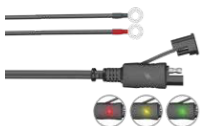

Quick Connect Cable with Battery Indicator

115 zł

715006055

- Quickly and easily connect and charge different batteries with your charger.
- 3-color LED indicator provides constant battery health indication.
- Sold individually.
- Not available in Europe.