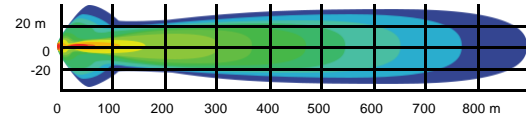

39" (99 cm) Double Stacked LED Light Bar (270 W)

Traxter, Traxter MAX

715004007 **4206 zł**

- Equipped with 54 5W Cree LEDs.
- 24,300 lumens.
- Lights up to more than 2,900 ft (900 m) in front of the vehicle and around 115 ft (35 m) wide on each side.

- Compatible on the Adventure Roof Rack.
- Compatible with Flip Windshield, Full Windshield and Can-Am Intrusion Bar if the Light Bar Support (715006226) and/or Mounting Kit For 39" (99 cm) LED Light Bar (715005822) is installed
- Not EC compliant