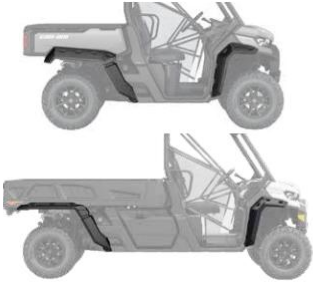

Fender Flares

Fender Flares	Traxter (except 6x6 & PRO), Traxter MAX	715006821 1366 zł
	Traxter 6x6	715005409 1931 zł
	Traxter PRO	715006001 1630 zł

- Robust injection-molded polypropylene construction.
- Perfect for keeping mud and debris outside the vehicle.
- Include front and rear extension, and all mounting hardware.
- Ideal for track equipped vehicles.