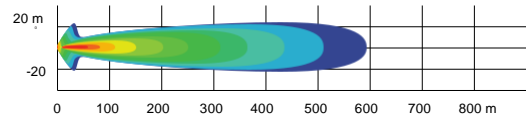

15" (38 cm) Double Stacked LED Light Bar (90 W)

Traxter, Traxter MAX

715002934 **2143 zł**

- Equipped with 18 5 W Cree LEDs.
- 8,400 lumens.
- Complements the Light Racks and most bumpers.
- Rugged and waterproof.

- Lights up to more than 1,900 ft (580 m) in front of the vehicle and around 65 ft (20 m) wide on each side.
- Not EC compliant