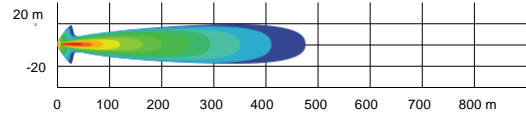

10" (25 cm) Double Stacked LED Light Bar (60 W)

Traxter, Traxter MAX

715002933 **1754 zł**

- Equipped with twelve 5 W Cree LEDs.
- 5,400 lumens.
- Packs a big punch for its size.
- Rugged and waterproof.
- Can be installed on front bumpers, sport roof and Bimini roof with sun visor.

- Requires light power cable for installation.
- Lights up to more than 1,500 ft (460 m) in front of the vehicle and around 65 ft (20 m) wide on each side.
- Not EC compliant