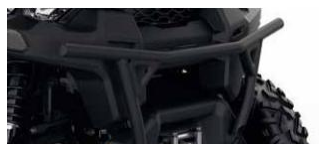

- 1.5" (3.8 cm) diameter steel-tube construction.
- Provides light-duty protection.
- Inside and outside anti-corrosion coating with durable powder coat finish.
- Light-kit compatible.
- Standard on XT and XT Cab models 2018 and 2019.
- Not compatible with Xtreme Front Bumper Plates, Front Corner Protectors or LinQ Front Rack.

X mr Front Bumper	Traxter, Traxter MAX	1667 zł	715006143 · Black