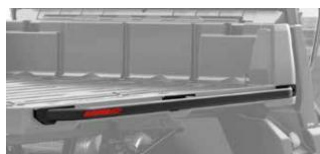

Cargo Bed Protectors & Tie Rails

Traxter 6x6 & PRO models

1698 zł

715005415

- Heavy-duty 1.5" (3.8 cm) diameter steel-tube construction.
- Anti-corrosion coating with durable powder coat finish.
- Reliable cargo box protection and tie-down attachment point to secure large loads.
- Designed to stay in place when cargo bed side walls are removed.