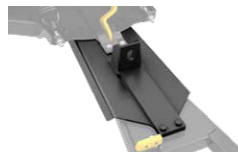

Can-Am ProMount Push Frame Extension